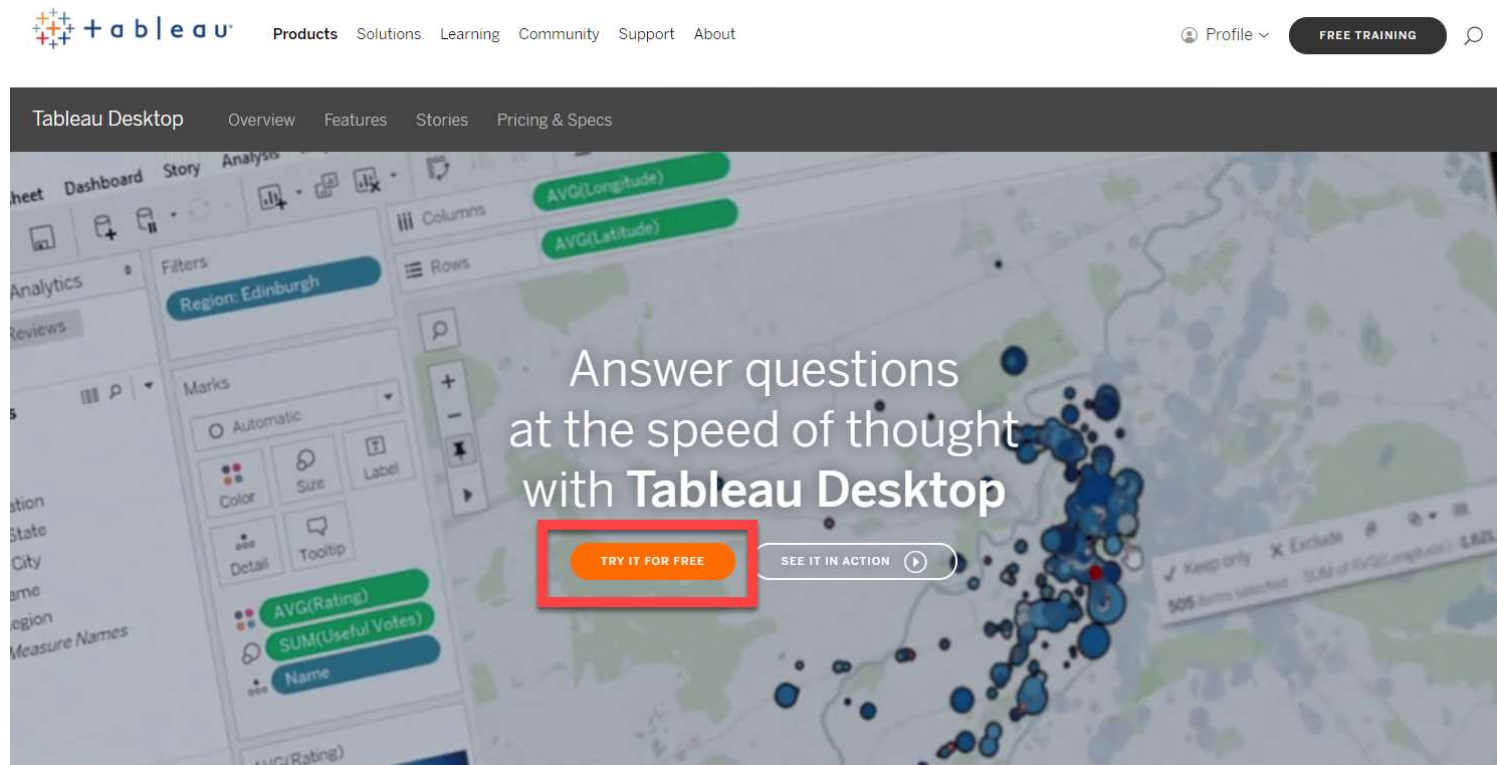

Download Tableau Desktop 14 days Trial!

<https://www.tableau.com/products/desktop>