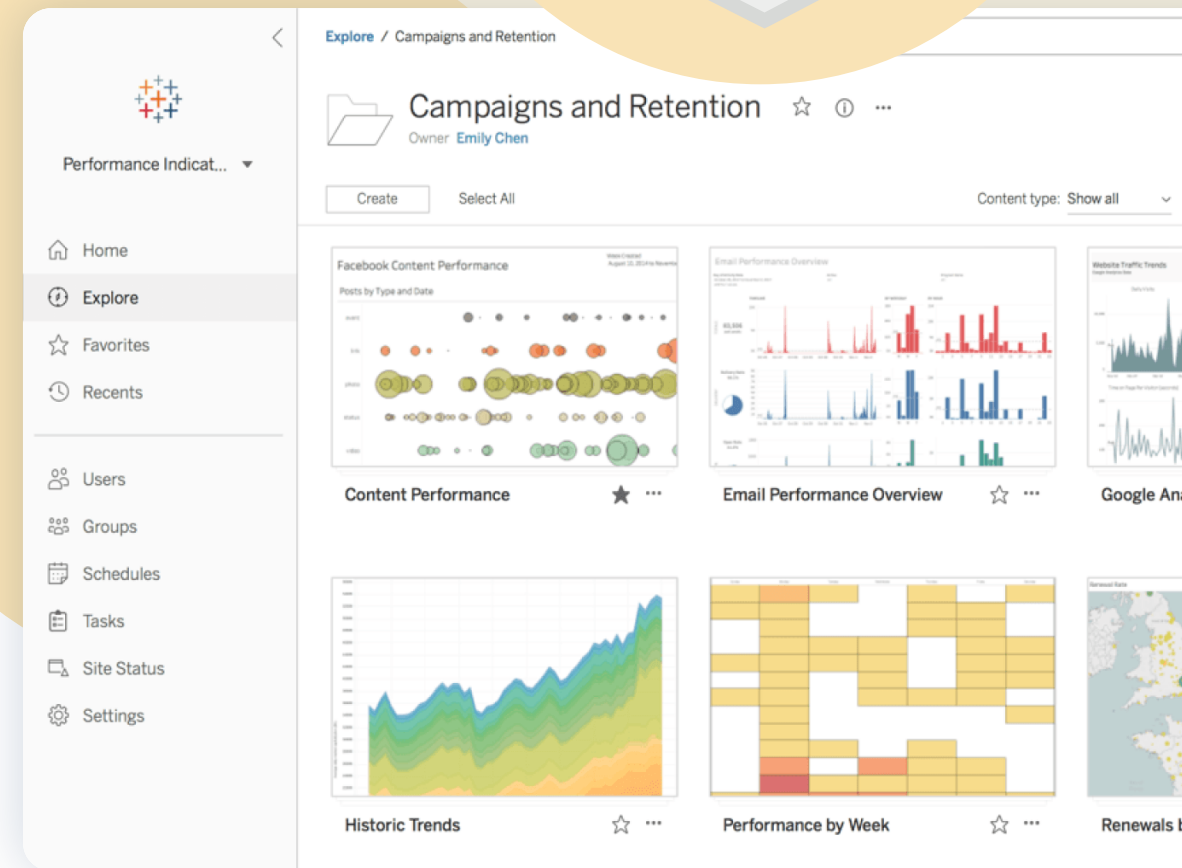

# Tableau Embedded Analytics: Intuitive, Impactful, and Proven Better

LEARN MORE

### Satisfaction Ratings

“The State-of-the-Art Data Visualization Tool and More — Tableau is easy to get started with just a few clicks. The ease of implementation is second to none. If there is anything you want in your visuals, chances are Tableau has it.”