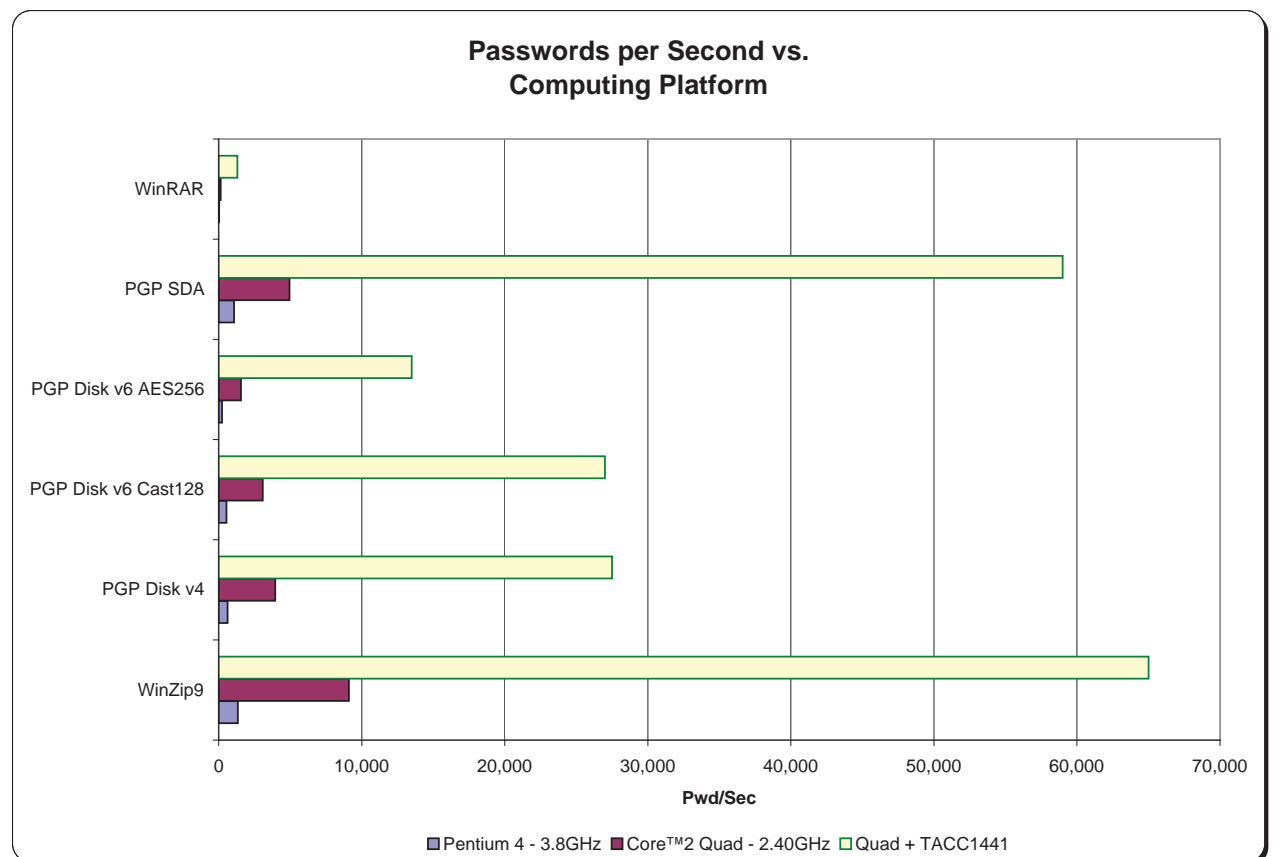

Breakthrough Performance

Tableau's TACC1441 sets the new standard in password recovery performance. Working in conjunction with software from the established leader in password recovery, AccessData, Tableau's TACC1441 delivers unprecedented password attack rates.

The chart at the right graphs passwords-per-second when running AccessData's PRTK (Password Recovery Toolkit) on three different platforms: a common Pentium IV, a brand-new Intel Core2 Quadcore, and the same Quadcore with one TACC1441 accelerator.

WinRAR, PGP, and WinZip are widely used file formats which present enormous challenges for password recovery software running on traditional processing platforms. As the chart shows, the TACC1441 accelerates each of these algorithms by a factor of 6x - 30x compared to the un-accelerated processors. And that's just one TACC1441... Several TACC1441 units can be connected to a single host to boost performance even further!